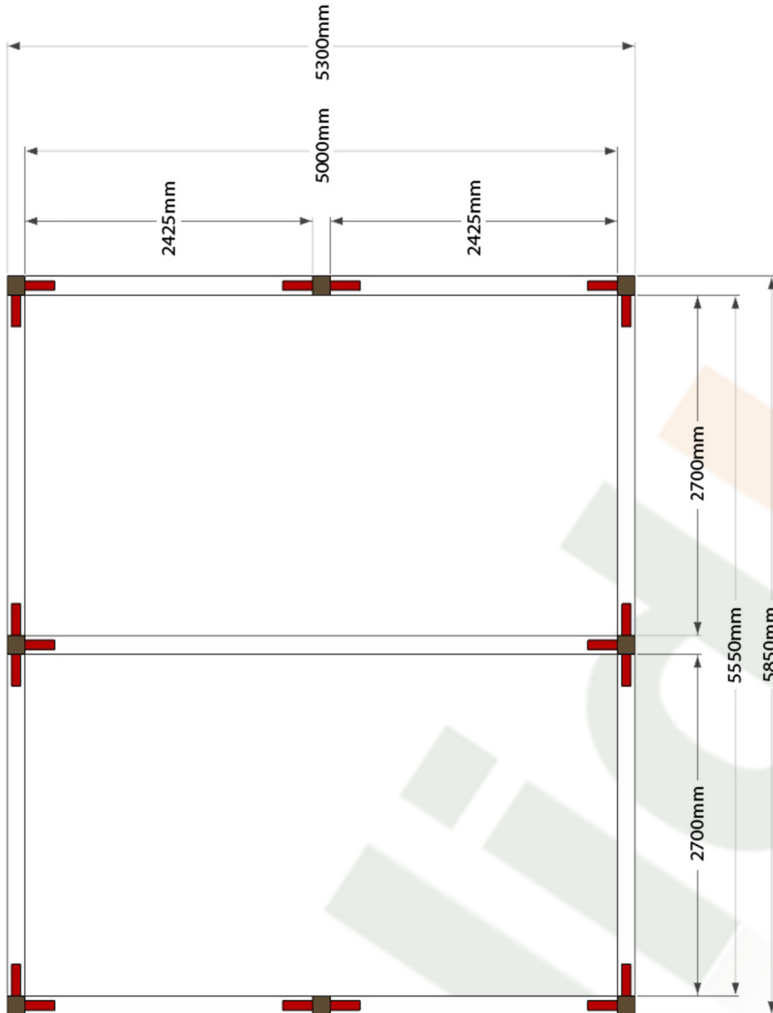

SolidLox

2 Bay Carport - Low Pitch

In Douglas Fir from 4,227 (Supply only & inc VAT & delivery)

In Oak from £5,118 (Supply only & inc VAT & delivery)

Standard Kit Includes:

- 150mm x 150mm Square Posts
- Posts, Beams, & Brace timbers untreated, ready to receive stain or other treatment..
- Adjustable height post bases & bolts
- 200mm x 25mm post base shrouds (chamfered top, mitred corners)
- 100mm x 220mm Beams
- 75mm x 175mm Corner Braces
- Traditional mortice & tennon joints with oak pegs.
- Cut roof or Trusses in Softwood
- 9mm OSB roof sarking
- Tyvek or similar membrane over sarking
- 25mm x 38mm softwood counter battons ready for laths & tiling
- Sawn Softwood Feather Edge Cladding 20mm for Gables

Popular Additional Options & Upgrades:

Drawings

Planning £45 Building Regulation £153

Roofing

Asphalt shingles £362 Metro Tile £1,465
 Tapco Slates £2,417 Cedar shingles £1,799
 Plain Clay tiles £1,250

For full list of available options and prices please call 01291 437050