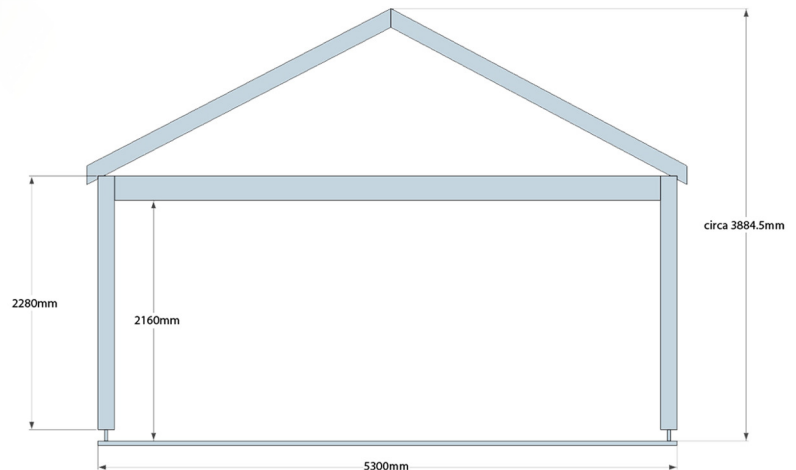

SolidLox

2 Bay Carport - Low Pitch

In Douglas Fir from 4,227 (Supply only & inc VAT & delivery)

In Oak from £5,118 (Supply only & inc VAT & delivery)

Standard Kit Includes:

- 150mm x 150mm Square Posts
- Posts, Beams, & Brace timbers untreated, ready to receive stain or other treatment..
- Adjustable height post bases & bolts
- 200mm x 25mm post base shrouds (chamfered top, mitred corners)
- 100mm x 220mm Beams
- 75mm x 175mm Corner Braces
- Traditional mortice & tennon joints with oak pegs.
- Cut roof or Trusses in Softwood
- 9mm OSB roof sarking
- Tyvek or similar membrane over sarking
- 25mm x 38mm softwood counter battons ready for laths & tiling
- Sawn Softwood Feather Edge Cladding 20mm for Gables

Popular Additional Options & Upgrades:

Drawings

Planning £45 Building Regulation £153

Roofing

Asphalt shingles £362 Metro Tile £1,465
 Tapco Slates £2,417 Cedar shingles £1,799
 Plain Clay tiles £1,250

For full list of available options and prices please call 01291 437050